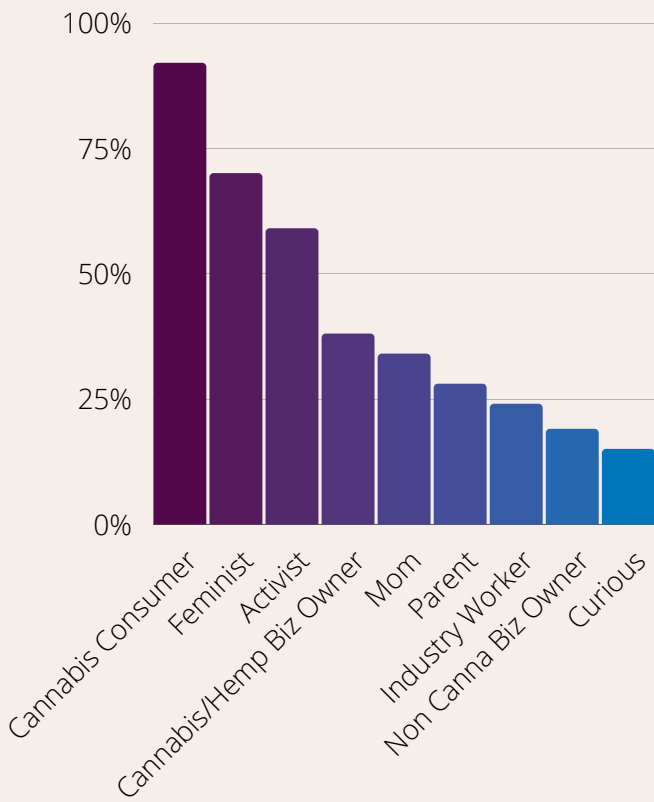

We know that CONNECTION is a core need of all humans and during this pivotal time in herstory, Tokeativity is working hard to support the connection of our members. As stated in our Womanifesto, we envision a world in which the cannabis, psychedelic and intersectional feminist movements heal our communities and our Earth and there is a thriving, supportive community for all cannabis loving women to know one another.

We have some really exciting things coming down the pipeline for our community! In the meantime, here are the most recent survey results.

WHO FILLED OUT THIS SURVEY?

GENDER

RACIAL IDENTITY

AGE

PERSONAL IDENTITY

WHAT WAYS DO YOU CONNECT WITH THE CANNABIS & TOKEATIVITY COMMUNITY?

HAVE YOU ATTENDED DIGITAL EVENTS?

HOW EXCITED ARE YOU ABOUT INTERACTIVE DIGITAL EVENTS?

HOW EXCITED ARE YOU ABOUT IN PERSON EVENTS?

RATE WHICH EVENT THEMES ARE MOST EXCITING TO YOU

The page is decorated with several gold stars of varying sizes scattered across the top and sides. Two horizontal gold lines are positioned above and below the main title.

TAKE AWAYS

THE TOKEATIVITY COMMUNITY IS A PASSIONATE GROUP OF CANNABIS CONSUMING, FEMINIST ACTIVISTS (FUCK YEAH WE ARE)