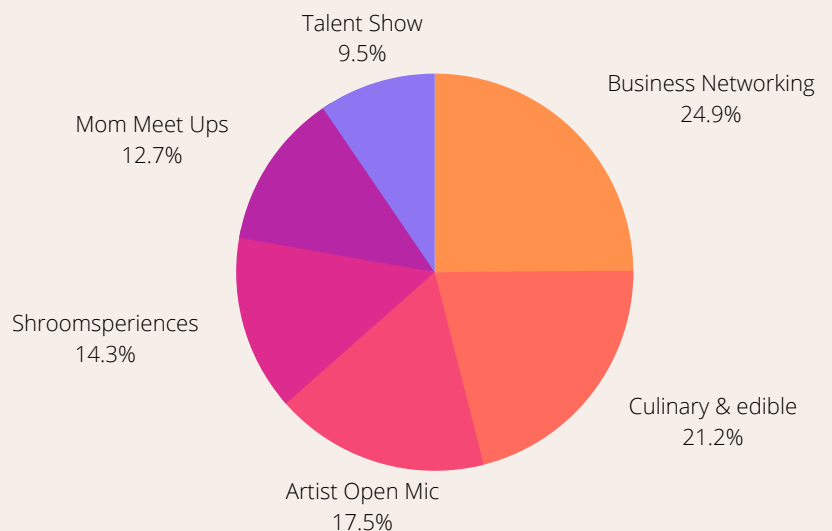

WHAT WAYS DO YOU CONNECT WITH THE CANNABIS & TOKEATIVITY COMMUNITY?

HAVE YOU ATTENDED DIGITAL EVENTS?

HOW EXCITED ARE YOU ABOUT INTERACTIVE DIGITAL EVENTS?

HOW EXCITED ARE YOU ABOUT IN PERSON EVENTS?

RATE WHICH EVENT THEMES ARE MOST EXCITING TO YOU