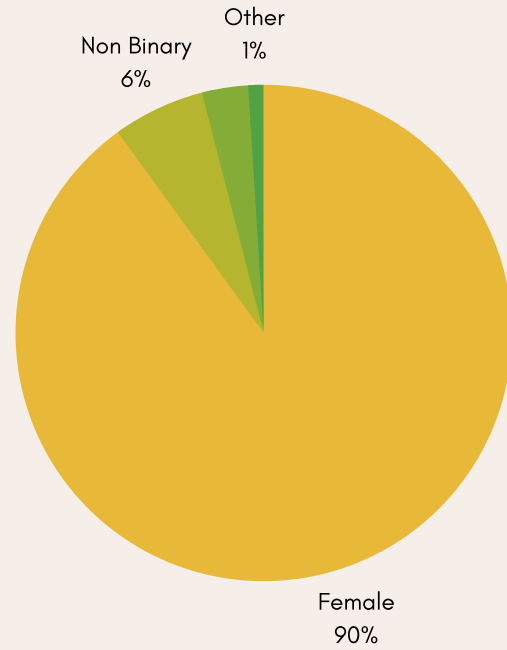

TOKEATIVITY®

**MEMBER
SURVEY
RESULTS**

SUMMER
2021

CONNECTION

Tokeativity members are a bad ass community of movers and shakers in all different stages of personal and professional development within the plant medicine and feminist movements around the globe. We have found each other because we see the vision of what a different world could look like and we want to make that vision a reality.

Here at Tokeativity HQ, it is a top priority to hear the needs of the community and create spaces for forward momentum, where everyone can connect, create and learn. Together, we are the movement and collaboration is essential! We survey our members twice a year to get feedback on the direction of our efforts and we are so excited to share with you what the feedback was from our Summer 2021 Survey!

We know that CONNECTION is a core need of all humans and during this pivotal time in herstory, Tokeativity is working hard to support the connection of our members. As stated in our Womanifesto, we envision a world in which the cannabis, psychedelic and intersectional feminist movements heal our communities and our Earth and there is a thriving, supportive community for all cannabis loving women to know one another.

We have some really exciting things coming down the pipeline for our community! In the meantime, here are the most recent survey results.

WHO FILLED OUT THIS SURVEY?

GENDER

RACIAL IDENTITY

AGE

PERSONAL IDENTITY