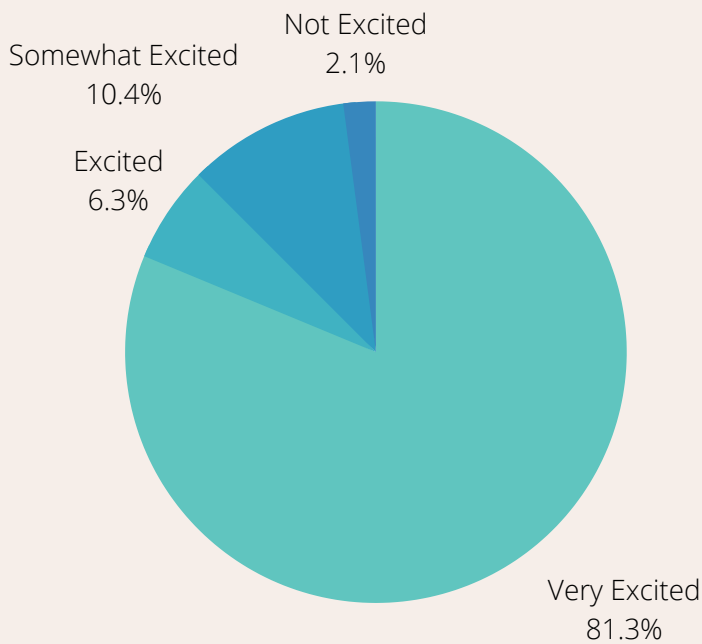

We know that CONNECTION is a core need of all humans and during this pivotal time in herstory, Tokeativity is working hard to support the connection of our members. As stated in our Womanifesto, we envision a world in which the cannabis, psychedelic and intersectional feminist movements heal our communities and our Earth and there is a thriving, supportive community for all cannabis loving women to know one another.

We have some really exciting things coming down the pipeline for our community! In the meantime, here are the most recent survey results.

WHO FILLED OUT THIS SURVEY?

GENDER

RACIAL IDENTITY

AGE

PERSONAL IDENTITY

WHAT WAYS DO YOU CONNECT WITH THE CANNABIS & TOKEATIVITY COMMUNITY?

HAVE YOU ATTENDED DIGITAL EVENTS?

HOW EXCITED ARE YOU ABOUT INTERACTIVE DIGITAL EVENTS?

HOW EXCITED ARE YOU ABOUT IN PERSON EVENTS?

RATE WHICH EVENT THEMES ARE MOST EXCITING TO YOU