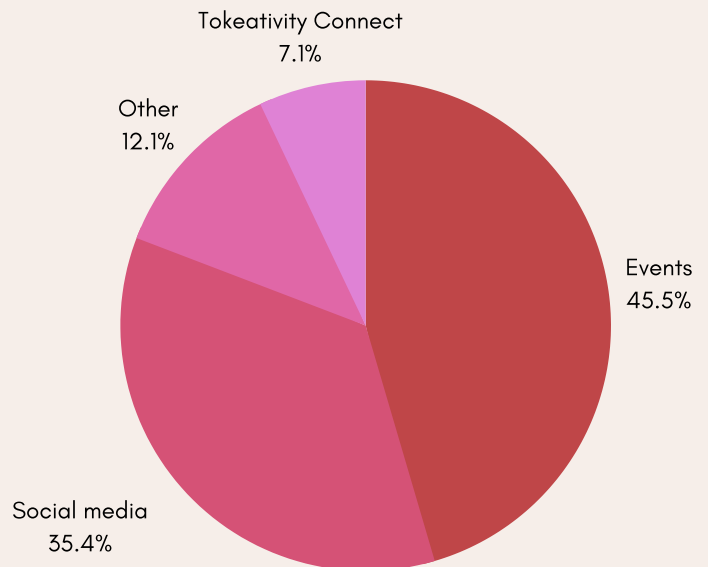

We know that CONNECTION is a core need of all humans and during this pivotal time in herstory, Tokeativity is working hard to support the connection of our members. As stated in our Womanifesto, we envision a world in which the cannabis, psychedelic and intersectional feminist movements heal our communities and our Earth and there is a thriving, supportive community for all cannabis loving women to know one another.

We have some really exciting things coming down the pipeline for our community! In the meantime, here are the most recent survey results.

WHO FILLED OUT THIS SURVEY?

GENDER

RACIAL IDENTITY

AGE

PERSONAL IDENTITY

WHAT WAYS DO YOU CONNECT WITH THE CANNABIS & TOKEATIVITY COMMUNITY?

HAVE YOU ATTENDED DIGITAL EVENTS?

HOW EXCITED ARE YOU ABOUT INTERACTIVE DIGITAL EVENTS?

HOW EXCITED ARE YOU ABOUT IN PERSON EVENTS?

RATE WHICH EVENT THEMES ARE MOST EXCITING TO YOU