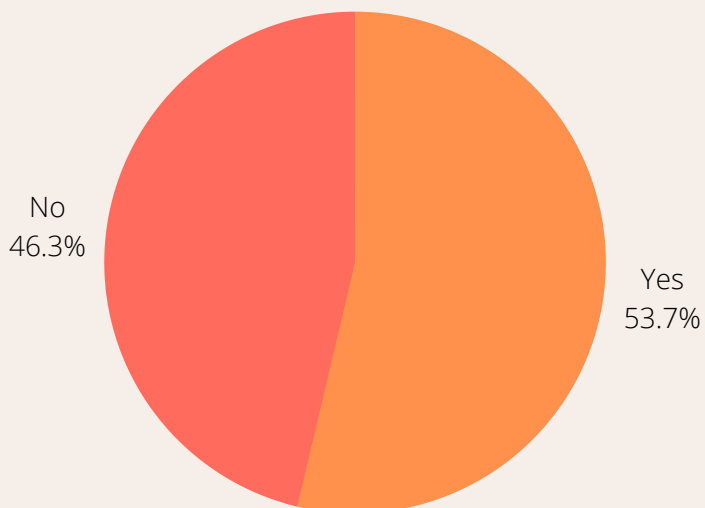

PERSONAL IDENTITY

WHAT WAYS DO YOU CONNECT WITH THE CANNABIS & TOKEATIVITY COMMUNITY?