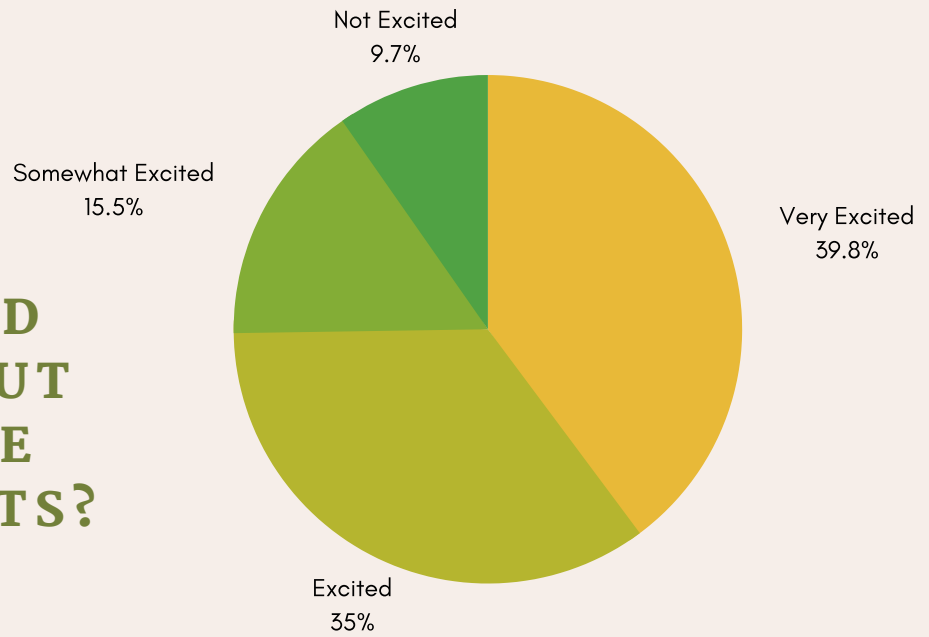

Here at Tokeativity HQ, it is a top priority to hear the needs of the community and create spaces for forward momentum, where everyone can connect, create and learn. Together, we are the movement and collaboration is essential! We survey our members twice a year to get feedback on the direction of our efforts and we are so excited to share with you what the feedback was from our Summer 2021 Survey!

We know that CONNECTION is a core need of all humans and during this pivotal time in herstory, Tokeativity is working hard to support the connection of our members. As stated in our Womanifesto, we envision a world in which the cannabis, psychedelic and intersectional feminist movements heal our communities and our Earth and there is a thriving, supportive community for all cannabis loving women to know one another.

We have some really exciting things coming down the pipeline for our community! In the meantime, here are the most recent survey results.

WHO FILLED OUT THIS SURVEY?

GENDER

RACIAL IDENTITY

AGE

PERSONAL IDENTITY

WHAT WAYS DO YOU CONNECT WITH THE CANNABIS & TOKEATIVITY COMMUNITY?

HAVE YOU ATTENDED DIGITAL EVENTS?

HOW EXCITED ARE YOU ABOUT INTERACTIVE DIGITAL EVENTS?

HOW EXCITED ARE YOU ABOUT IN PERSON EVENTS?

RATE WHICH EVENT THEMES ARE MOST EXCITING TO YOU