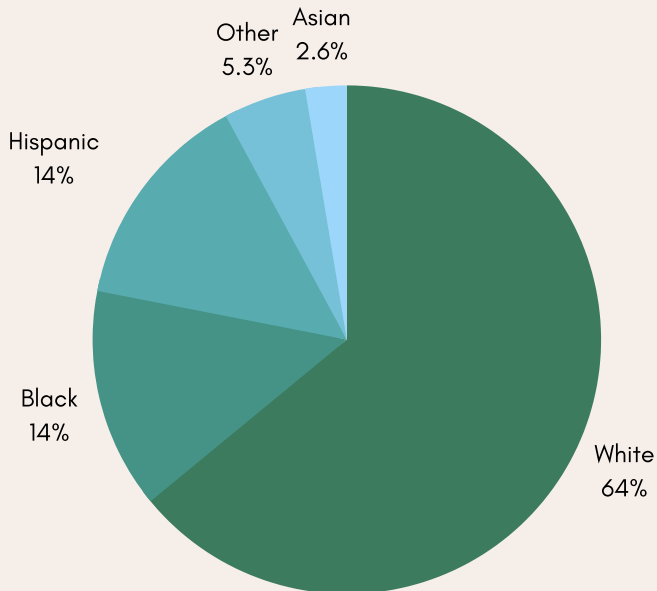

We know that CONNECTION is a core need of all humans and during this pivotal time in herstory, Tokeativity is working hard to support the connection of our members. As stated in our Womanifesto, we envision a world in which the cannabis, psychedelic and intersectional feminist movements heal our communities and our Earth and there is a thriving, supportive community for all cannabis loving women to know one another.

We have some really exciting things coming down the pipeline for our community! In the meantime, here are the most recent survey results.

WHO FILLED OUT THIS SURVEY?

GENDER

RACIAL IDENTITY

AGE

PERSONAL IDENTITY